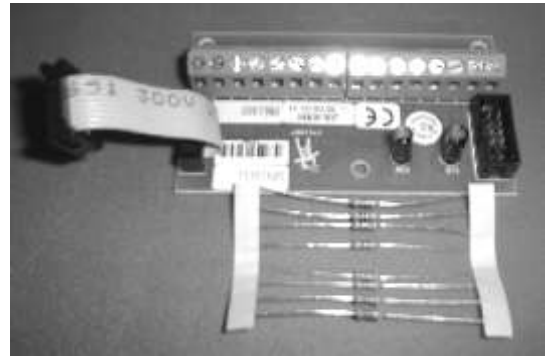

Let's talk security...

HARDWARE CONTROL PANEL

JA-65H

Hard-wired input module JA-65H has 8 input loops with programmable triggering WHICH CAN BE NC, balanced or double balanced and programmable reactions. Up to two JA-65H hard-wired input modules can be used in the JA-65K control panel.