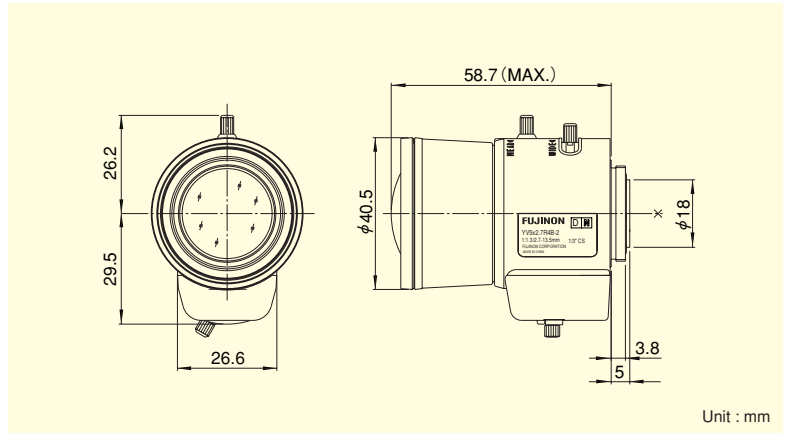

**For Security
Vari-Focal**

Applicable camera (model)

YV5×2.7R4B-2

5x

VARI Vari-Focal
 WIDE Wide Angle
 TELE Telephoto Long Focal
 Day~Night Day & Night
 MANUAL Manual Iris
 CS-mt CS Mount
 METAL Metal Mount
AIT Aspherical Lens
F1.3 Wide Aperture Rate

- Advanced design engineering and special optic glass adopted, best suited for color, Black and White and Day and Night cameras.
- Wide range of f2.7-13.5mm, supporting various applications.
- Wide aperture of F1.3, optimizing the performance at low lighting intensity.
- High accuracy aspheric lens adopted, achieving the high quality image.

VARI-FOCAL LENSES

Fixed Focal (mm)			2.7~13.5 (5x)
Iris Range			F1.3 ~ Close
Operation	Zoom		Manual
	Focus		Manual
	Iris		Manual
Angle Of View (H×V)	1/3"	WIDE	99°42' × 74°17'
		TELE	20°37' × 15°30'
	1/4"	WIDE	74°17' × 55°26'
		TELE	15°30' × 11°38'
Focusing Range (From Front Of The Lens) (m)			∞ ~ 0.3
Object Dimensions at M.O.D. (H×V) (mm)	1/3"	WIDE	741 × 473
		TELE	115 × 86
	1/4"	WIDE	473 × 328
		TELE	86 × 64
Back Focal Distance (in air) (mm)			8.91
Exit Pupil Position (From Image Plane) (mm)			96
Filter Thread (mm)			—
Mount			CS
Mass (g)			65
Remarks		•With Metal Mount	