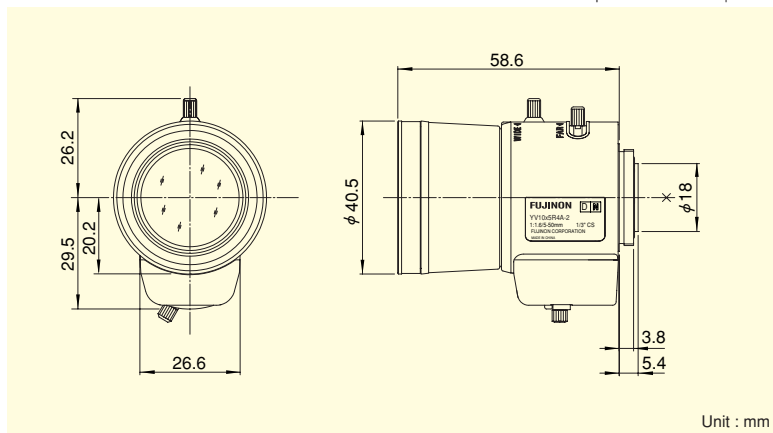

**For Security
Vari-Focal**

Applicable camera (model)

YV10×5R4A-2

1	2/3	1/2	1/3	1/4
---	-----	-----	-----	-----

10×

VARI Vari-Focal	WIDE Wide Angle	TELE Telephoto Long Focal	Day~ Night Day & Night	MANUAL Manual Iris	CS-mt CS Mount	METAL Metal Mount
					AT Aspherical Lens	F1.6 Wide Aperture Rate

- Advanced design engineering and special optic glass adopted, best suited for color, Black and White and Day and Night cameras.
- Wide range of f5-50mm, supporting various applications.
- Wide aperture of F1.6, optimizing the performance at low lighting intensity.
- High accuracy aspheric lens adopted, achieving the high quality image.

VARI-FOCAL LENSES

Fixed Focal (mm)			5~50 (10×)
Iris Range			F1.6 ~ Close
Operation	Zoom		Manual
	Focus		Manual
	Iris		Manual
Angle Of View (H×V)	1/3"	WIDE	51°17' × 39°36'
		TELE	5°30' × 4°07'
	1/4"	WIDE	39°36' × 30°13'
		TELE	4°07' × 3°06'
Focusing Range (From Front Of The Lens) (m)			∞ ~ 0.3
Object Dimensions at M.O.D. (H×V) (mm)	1/3"	WIDE	304 × 228
		TELE	54 × 41
	1/4"	WIDE	228 × 171
		TELE	41 × 31
Back Focal Distance (in air) (mm)			7.52
Exit Pupil Position (From Image Plane) (mm)			-43
Filter Thread (mm)			—
Mount			CS
Mass (g)			80
Remarks		•With Metal Mount	