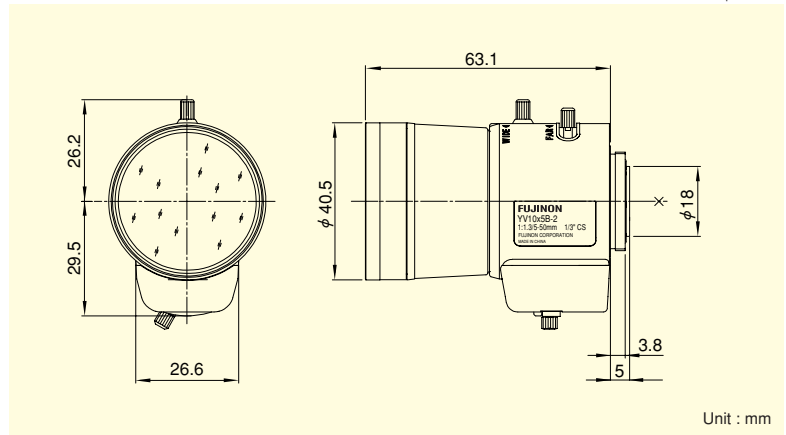

# YV10×5B-2

Applicable camera (model)

**10×**

**VARI** Vari-Focal   
 **WIDE** Wide Angle   
 **TELE** Telephoto Long Focal   
 **MANUAL** Manual Iris   
 **CS-mt** CS Mount   
 **METAL** Metal Mount   
 **AT** Aspherical Lens  
**F1.3** Wide Aperture Rate

- Telephoto, wide range vari-focal lens with the horizontal field angle of 51-5 degrees (when used on 1/3 cameras).
- Wide range of f5-50mm, supporting various applications.
- Wide aperture of F1.3, optimizing the performance at low lighting intensity.

VARI-FOCAL LENSES

Focal Length (mm)			5~50 (10×)
Iris Range			F1.3 ~ Close
Operation	Zoom		Manual
	Focus		Manual
	Iris		Manual
Angle Of View (H×V)	1/3"	WIDE	51°59' × 39°12'
		TELE	5°24' × 4°05'
	1/4"	WIDE	39°12' × 29°30'
		TELE	4°05' × 3°05'
Focusing Range (From Front Of The Lens) (m)			∞ ~ 0.3
Object Dimensions at M.O.D. (H×V) (mm)	1/3"	WIDE	315 × 230
		TELE	62 × 47
	1/4"	WIDE	230 × 170
		TELE	47 × 35
Back Focal Distance (in air) (mm)			10.83
Exit Pupil Position (From Image Plane) (mm)			292
Filter Thread (mm)			—
Mount			CS
Mass (g)			95
Remarks		•With Metal Mount	