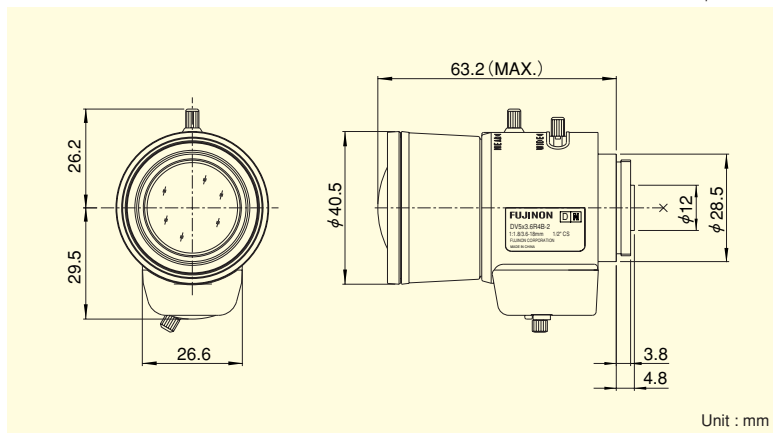

For Security
Vari-Focal

Applicable camera (model)

DV5×3.6R4B-2

5×

VARI Vari-Focal
 WIDE Wide Angle
 TELE Telephoto Long Focal
 Day~Night Day & Night
 MANUAL Manual Iris
 CS-mt CS Mount
 METAL Metal Mount
AT Aspherical Lens

- Advanced design engineering and special optic glass adopted, best suited for color, Black and White and Day and Night cameras.
- Compatible with a wide range - 1/2", 1/3" and 1/4" - cameras.
- Wide range of f3.6-18mm, supporting various applications.
- High accuracy aspheric lens adopted, achieving the high quality image.

Unit : mm

VARI-FOCAL LENSES

Focal Length (mm)		3.6~18 (5×)	
Iris Range		F1.8 ~ Close	
Operation	Zoom	Manual	
	Focus	Manual	
	Iris	Manual	
Angle Of View (H×V)	1/2"	WIDE	95°54' × 72°24'
		TELE	19°57' × 15°09'
	1/3"	WIDE	72°24' × 54°25'
		TELE	15°09' × 11°38'
	1/4"	WIDE	54°25' × 40°50'
		TELE	11°38' × 8°37'
Focusing Range (From Front Of The Lens) (m)		∞ ~ 0.3	
Object Dimensions at M.O.D. (H×V) (mm)	1/2"	WIDE	694 × 457
		TELE	110 × 83
	1/3"	WIDE	457 × 321
		TELE	83 × 62
	1/4"	WIDE	321 × 232
		TELE	62 × 47
Back Focal Distance (in air) (mm)		7.87	
Exit Pupil Position (From Image Plane) (mm)		-81	
Filter Thread (mm)		—	
Mount		CS	
Mass (g)		65	
Remarks		•With Metal Mount	