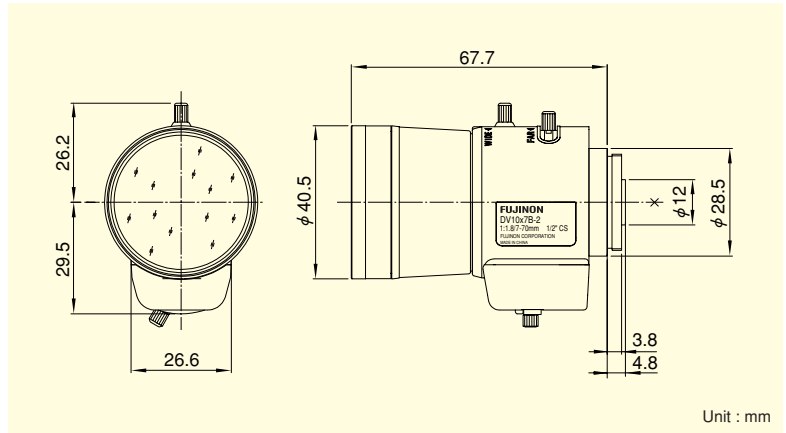

For Security
Vari-Focal

DV10×7B-2

Applicable camera (model)

10×

*Photograph is a similar model.

- Compatible with a wide range - 1/2", 1/3" and 1/4" - cameras.
- Wide range of f7-70mm, supporting various applications.
- High accuracy aspheric lens adopted, achieving the high quality image.

VARI Vari-Focal
 WIDE Wide Angle
 TELE Telephoto Long Focal
 MANUAL Manual Iris
 CS-mt CS Mount
 METAL Metal Mount
 AT Aspherical Lens

Unit : mm

VARI-FOCAL LENSES

Focal Length (mm)		7~70 (10×)	
Iris Range		F1.8 ~ Close	
Operation	Zoom	Manual	
	Focus	Manual	
	Iris	Manual	
Angle Of View (H×V)	1/2"	WIDE	50°01' × 38°12'
		TELE	5°12' × 3°59'
	1/3"	WIDE	38°12' × 28°56'
		TELE	3°59' × 3°02'
	1/4"	WIDE	28°56' × 21°49'
		TELE	3°02' × 2°17'
Focusing Range (From Front Of The Lens) (m)		∞ ~ 0.3	
Object Dimensions at M.O.D. (H×V) (mm)	1/2"	WIDE	301 × 223
		TELE	60 × 46
	1/3"	WIDE	223 × 166
		TELE	46 × 35
	1/4"	WIDE	166 × 124
		TELE	35 × 26
Back Focal Distance (in air) (mm)		7.9	
Exit Pupil Position (From Image Plane) (mm)		-62	
Filter Thread (mm)		—	
Mount		CS	
Mass (g)		95	
Remarks		•With Metal Mount	